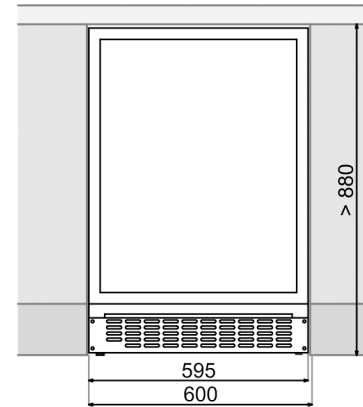

## DUNAVOX FLOW-45

DAUF-45.125DB.TO, DSS.TO

Front View

Side View

Top View