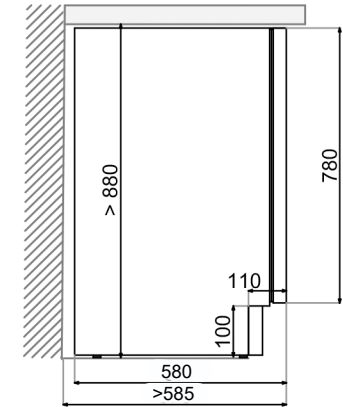

## DUNAVOX FLOW-45

DAUF-45.125DB.TO, DSS.TO

Front View

Side View

Top View